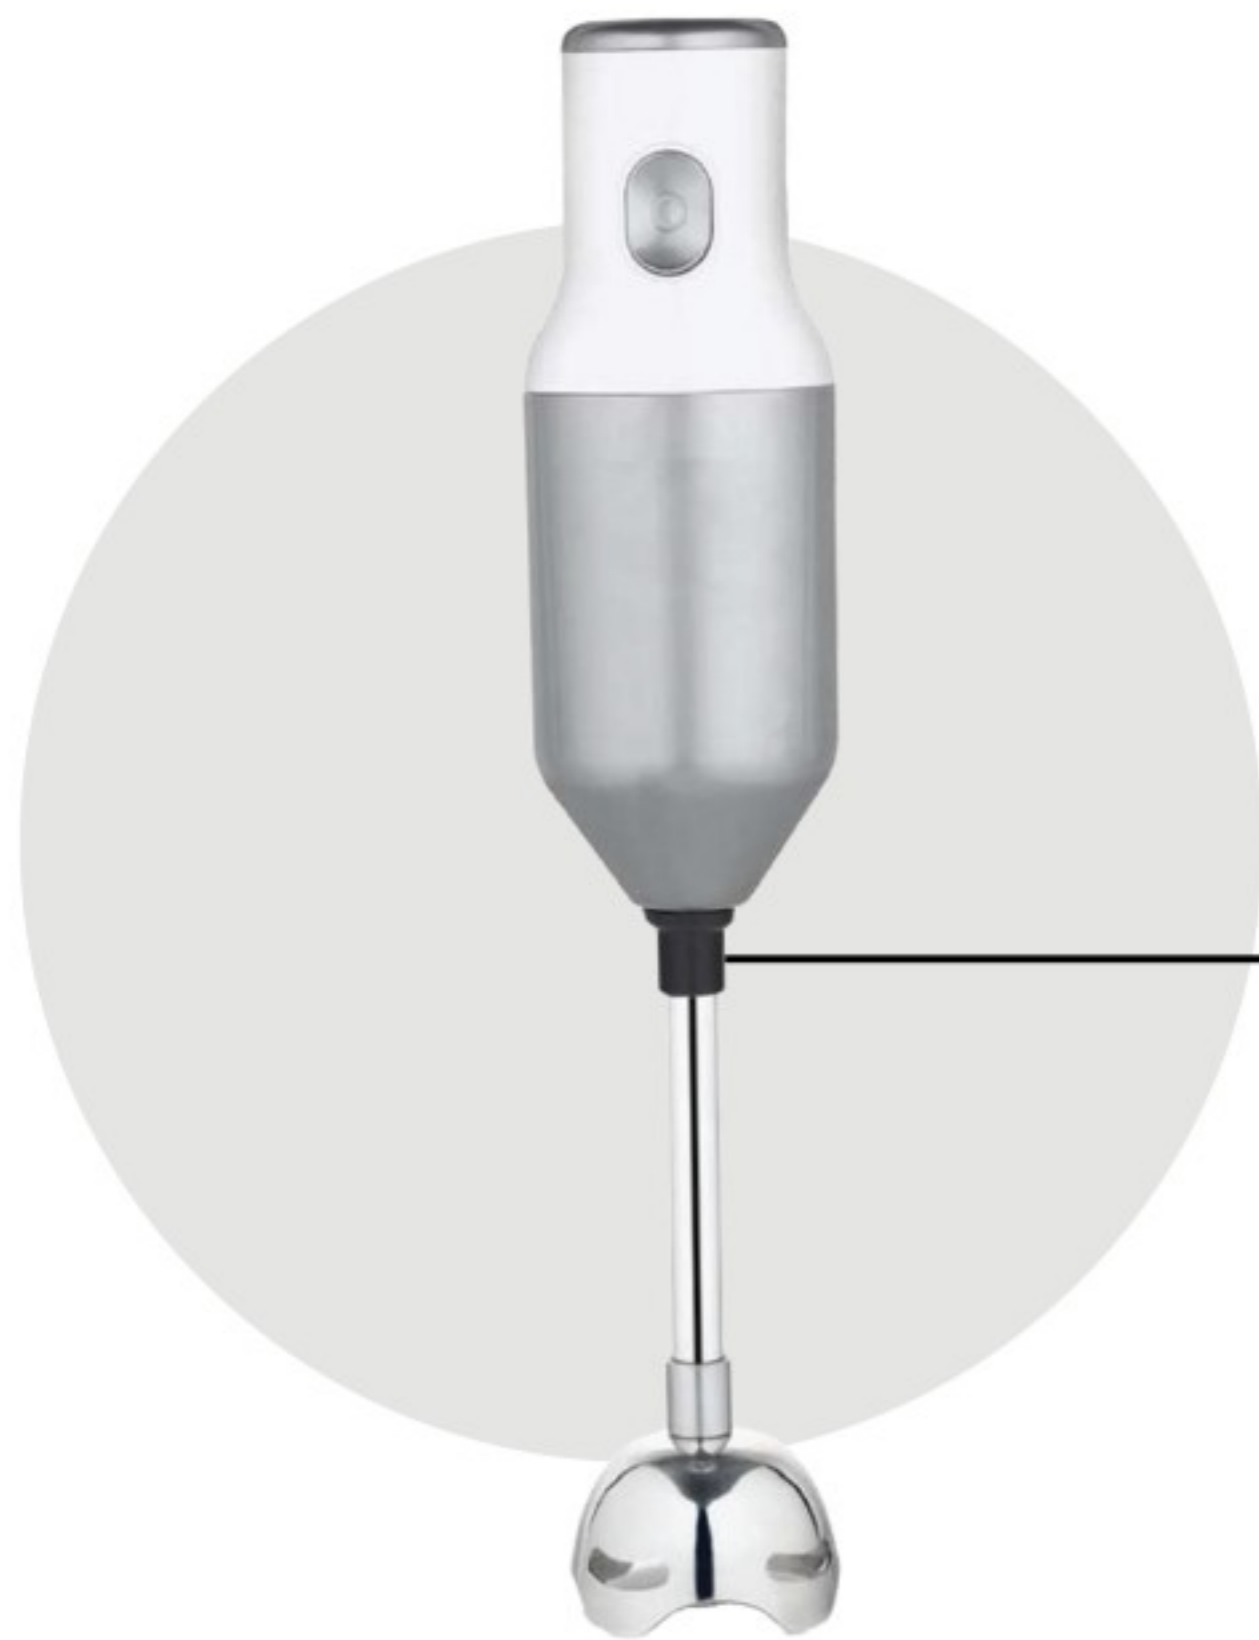

HAND BLENDER

HAND BLENDER

HB-101

250W

FEATURES

- Powerful 250-Watt AC Motor
- Sturdy Design with a Handy Grip for Effortless Operation
- Multi-Functional Blade Designed for Quick and Efficient Performance
- Set of Three Blades
- Easy-to-Clean Blades
- Plastic Shaft for Durability and Multifunctional Operations

ERGONOMIC HANDLE WITH HANGING LOOP

NON-DETACHABLE POWERFUL METAL SHAFT

CONTROL SWITCH

HB-102

200W

FEATURES

- Powerful 200-Watt AC Motor
- Sturdy Design with a Handy Grip for Effortless Operation
- Three Multi-Functional Interchangeable Blades
- Wall Holder for Easy Storage
- Two-Speed Control Allows You to Puree, Blend, and Crush with Ease
- Metallic Shaft for Durability and Multifunctional Operations

TWO SPEED CONTROL SWITCH

ERGONOMIC HANDLE WITH HANGING LOOP

NON-DETACHABLE POWERFUL METAL SHAFT

HB-103

250W

FEATURES

- Powerful 250-Watt AC Motor
- Sturdy Design with a Handy Grip for Effortless Operation
- Multi-Functional Blade Designed for Quick and Efficient Performance
- Set of Three Blades
- Plastic Shaft for Durability and Multifunctional Use

**NON-DETACHABLE
POWERFUL METAL SHAFT**

**ERGONOMIC HANDLE
WITH HANGING LOOP**

CONTROL SWITCH