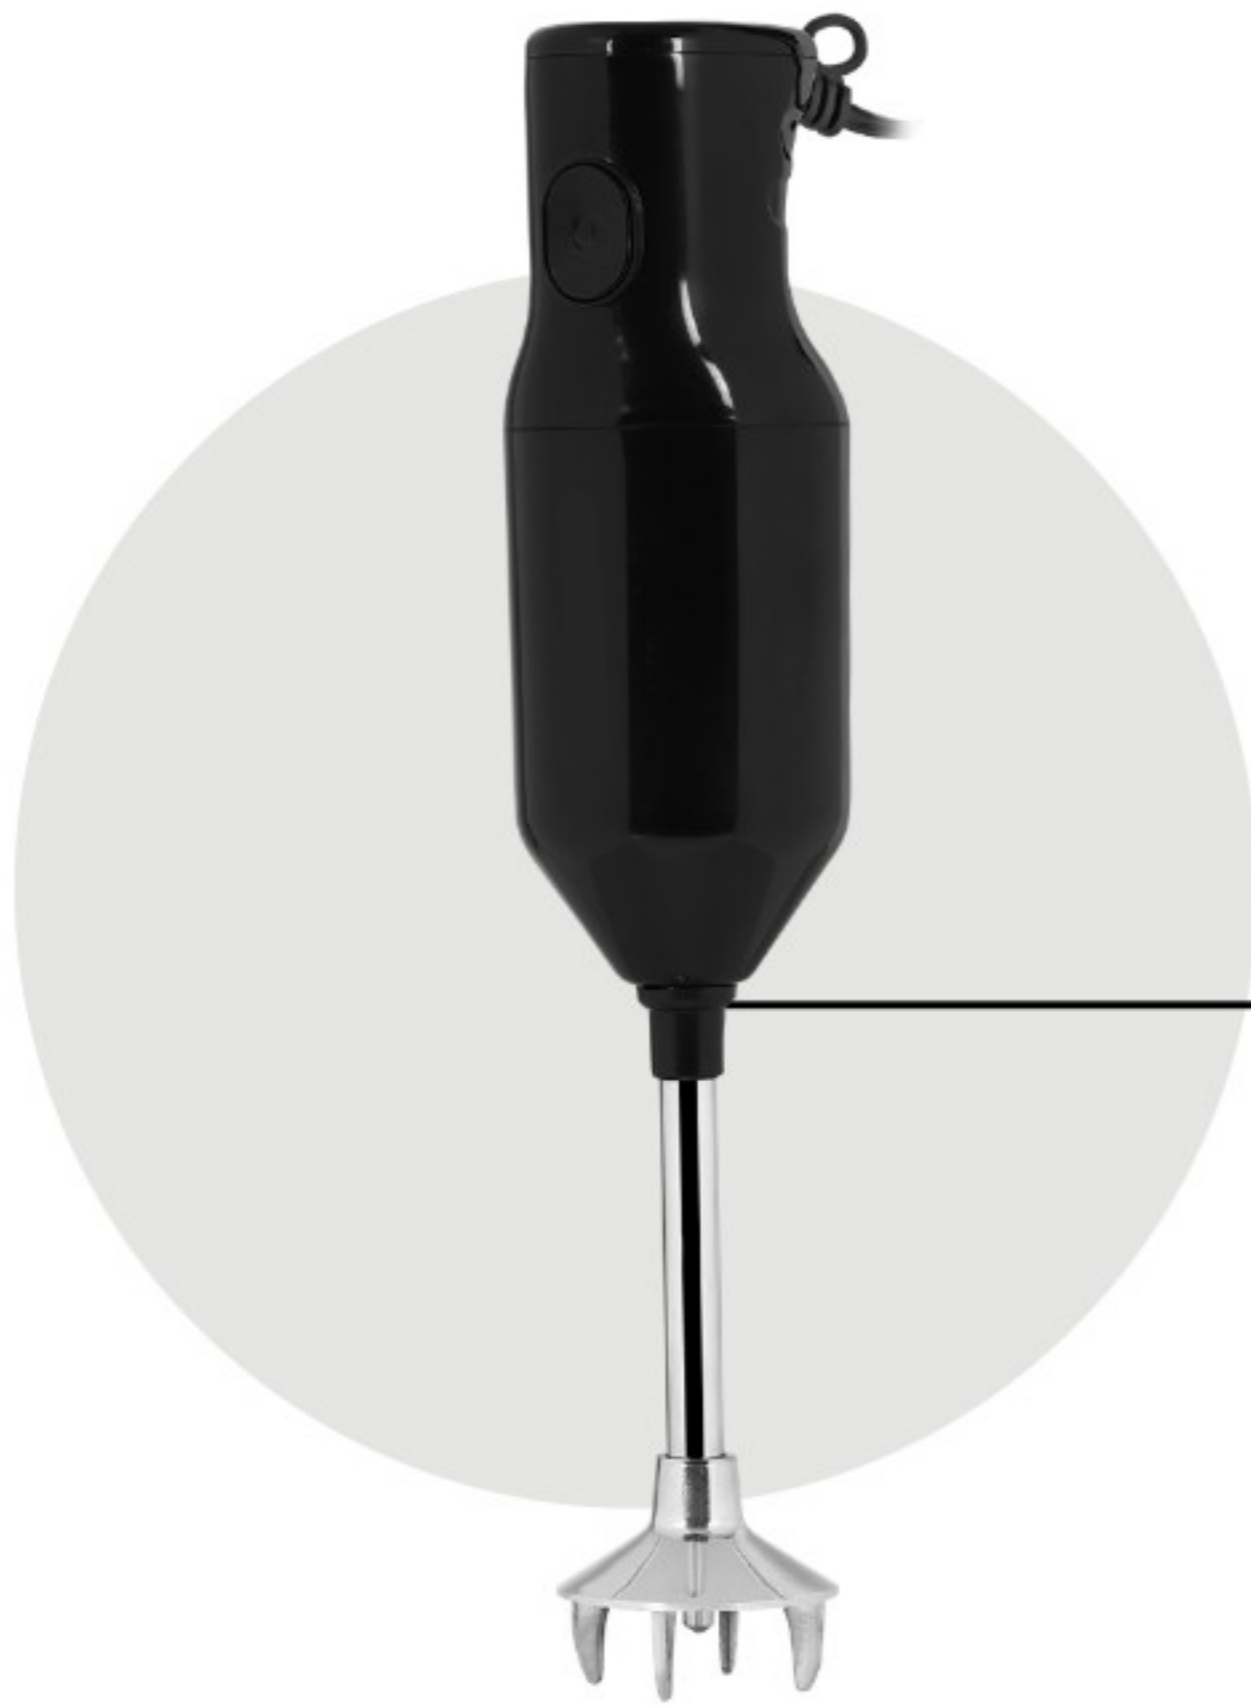

HAND BLENDER

HAND BLENDER

HB-101

250W

FEATURES

- Powerful 250-Watt AC Motor
- Sturdy Design with a Handy Grip for Effortless Operation
- Multi-Functional Blade Designed for Quick and Efficient Performance
- Set of Three Blades
- Easy-to-Clean Blades
- Plastic Shaft for Durability and Multifunctional Operations

ERGONOMIC HANDLE WITH HANGING LOOP

NON-DETACHABLE POWERFUL METAL SHAFT

CONTROL SWITCH

HB-102

200W

FEATURES

- Powerful 200-Watt AC Motor
- Sturdy Design with a Handy Grip for Effortless Operation
- Three Multi-Functional Interchangeable Blades
- Wall Holder for Easy Storage
- Two-Speed Control Allows You to Puree, Blend, and Crush with Ease
- Metallic Shaft for Durability and Multifunctional Operations

TWO SPEED CONTROL SWITCH

ERGONOMIC HANDLE WITH HANGING LOOP

NON-DETACHABLE POWERFUL METAL SHAFT

HB-103

250W

FEATURES

- Powerful 250-Watt AC Motor
- Sturdy Design with a Handy Grip for Effortless Operation
- Multi-Functional Blade Designed for Quick and Efficient Performance
- Set of Three Blades
- Plastic Shaft for Durability and Multifunctional Use

**NON-DETACHABLE
POWERFUL METAL SHAFT**

**ERGONOMIC HANDLE
WITH HANGING LOOP**

CONTROL SWITCH