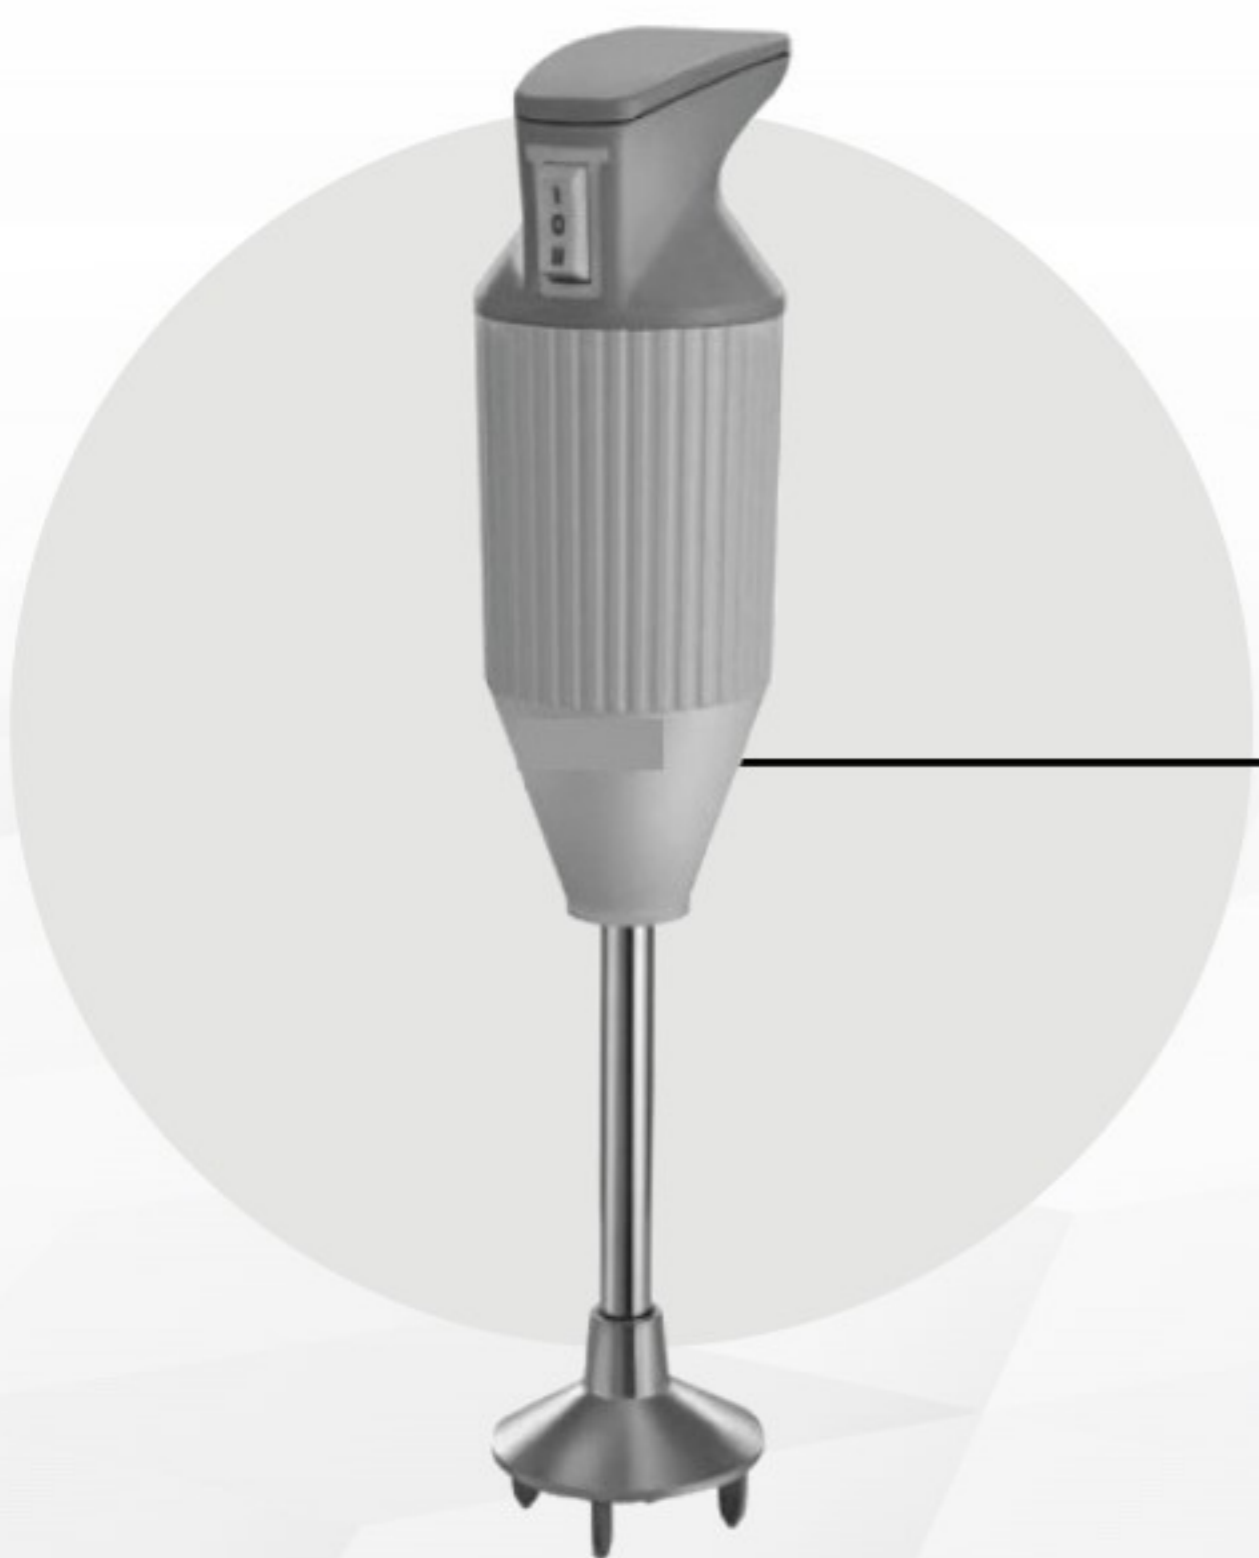

HAND BLENDER

HAND BLENDER

HB-101

250W

FEATURES

- Powerful 250-Watt AC Motor
- Sturdy Design with a Handy Grip for Effortless Operation
- Multi-Functional Blade Designed for Quick and Efficient Performance
- Set of Three Blades
- Easy-to-Clean Blades
- Plastic Shaft for Durability and Multifunctional Operations

ERGONOMIC HANDLE WITH HANGING LOOP

NON-DETACHABLE POWERFUL METAL SHAFT

CONTROL SWITCH

HB-102

200W

FEATURES

- Powerful 200-Watt AC Motor
- Sturdy Design with a Handy Grip for Effortless Operation
- Three Multi-Functional Interchangeable Blades
- Wall Holder for Easy Storage
- Two-Speed Control Allows You to Puree, Blend, and Crush with Ease
- Metallic Shaft for Durability and Multifunctional Operations

TWO SPEED CONTROL SWITCH

ERGONOMIC HANDLE WITH HANGING LOOP

NON-DETACHABLE POWERFUL METAL SHAFT

HB-103

250W

FEATURES

- Powerful 250-Watt AC Motor
- Sturdy Design with a Handy Grip for Effortless Operation
- Multi-Functional Blade Designed for Quick and Efficient Performance
- Set of Three Blades
- Plastic Shaft for Durability and Multifunctional Use

**NON-DETACHABLE
POWERFUL METAL SHAFT**

**ERGONOMIC HANDLE
WITH HANGING LOOP**

CONTROL SWITCH